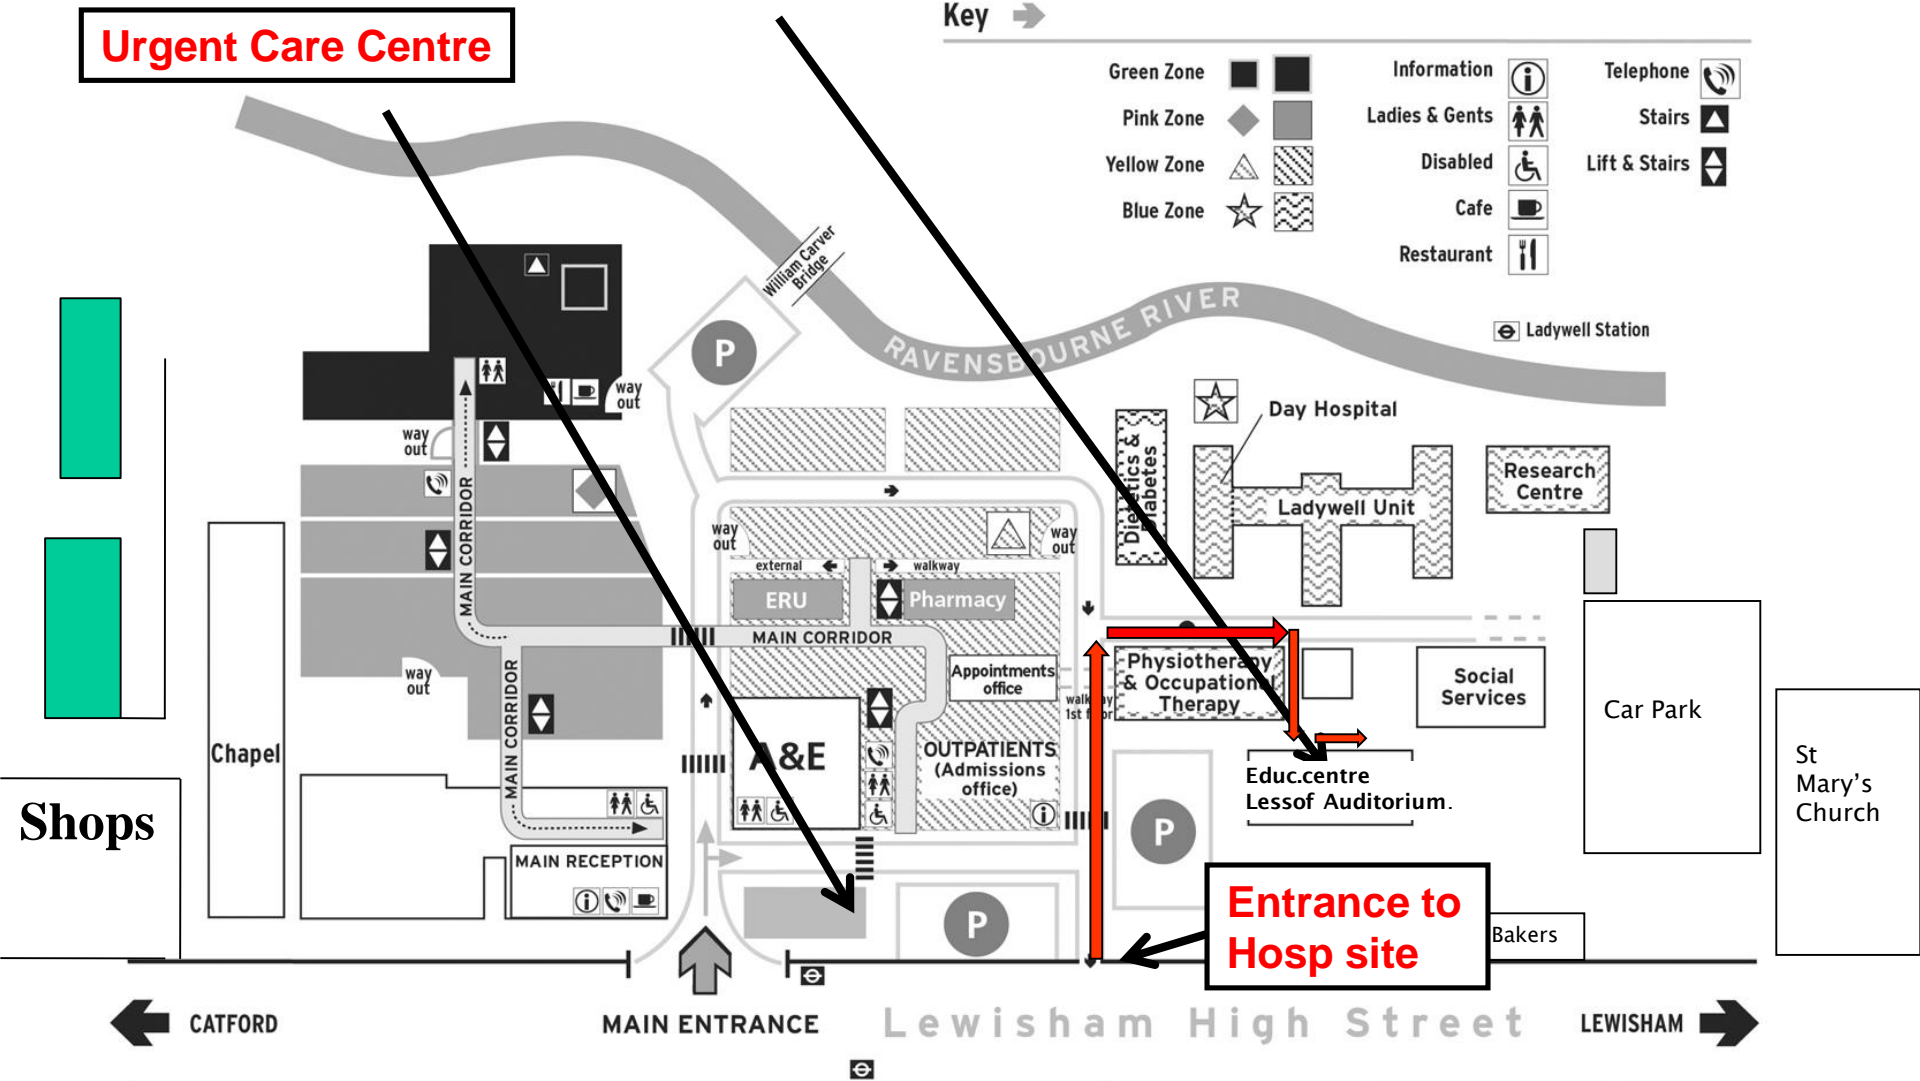

The Lewisham Hospital

NHS Trust

**Lessof Auditorium
Education Centre**

Urgent Care Centre

Key →

- | | | | | | |
|-------------|--|----------------|--|---------------|--|
| Green Zone | | Information | | Telephone | |
| Pink Zone | | Ladies & Gents | | Stairs | |
| Yellow Zone | | Disabled | | Lift & Stairs | |
| Blue Zone | | Cafe | | | |
| | | Restaurant | | | |

**Entrance to
Hosp site**

CATFORD ←

MAIN ENTRANCE

Lewisham High Street

→ LEWISHAM