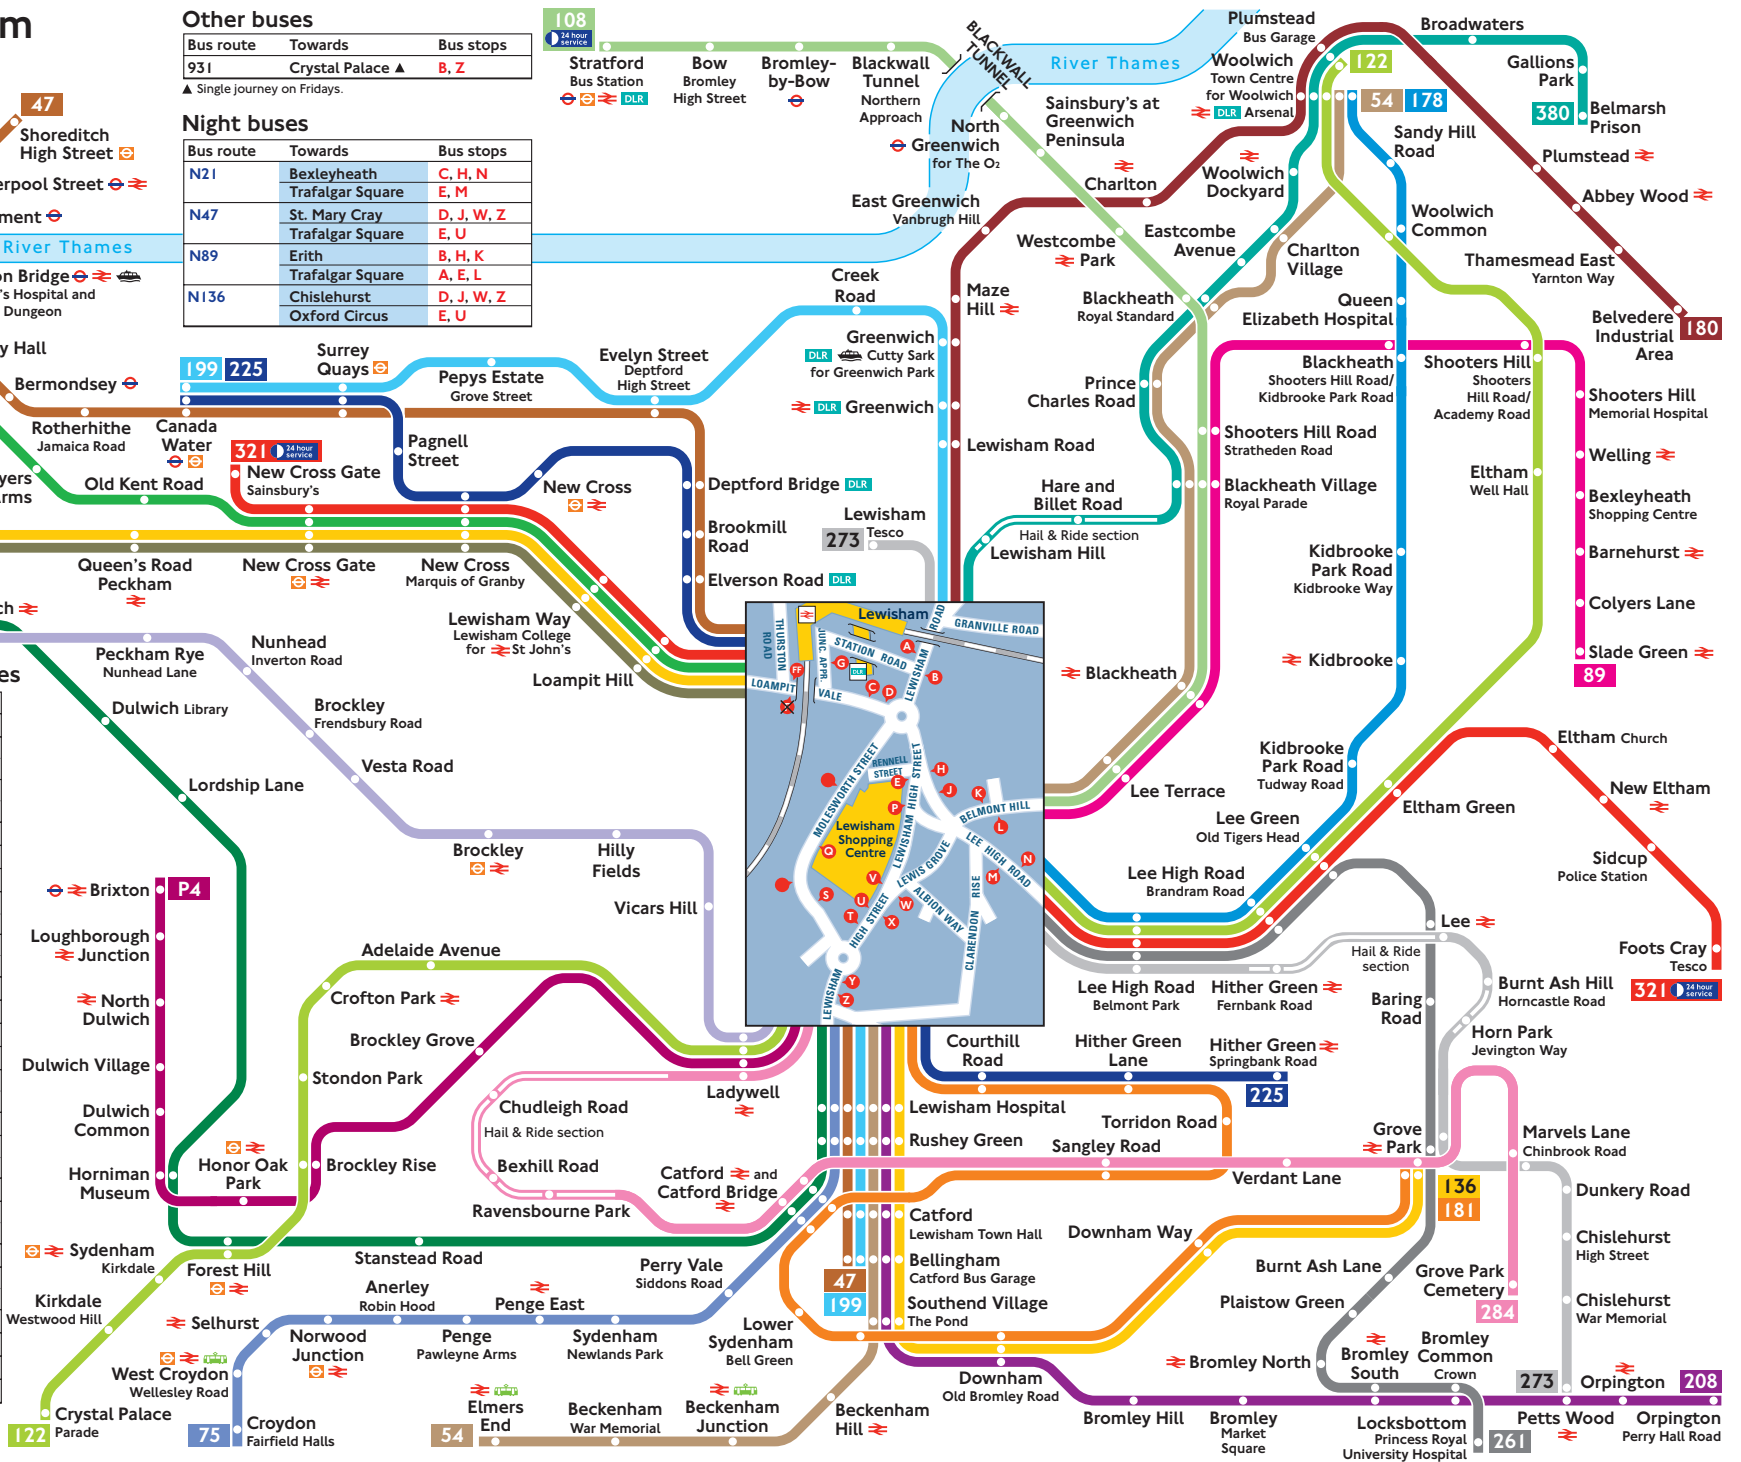

## Other buses

Bus route	Towards	Bus stops
931	Crystal Palace ▲	B, Z

▲ Single journey on Fridays.

## Night buses

Bus route	Towards	Bus stops
N21	Bexleyheath	C, H, N
	Trafalgar Square	E, M
N47	St. Mary Cray	D, J, W, Z
	Trafalgar Square	E, U
N89	Erith	B, H, K
	Trafalgar Square	A, E, L
N136	Chislehurst	D, J, W, Z
	Oxford Circus	E, U

## Route finder

Day buses including 24-hour services

Bus route	Towards	Bus stops
21	Newington Green	E, U
47	Bellingham	D, J, W, Z
	Shoreditch	E, U
54	Elmers End	L, W, Z
	Woolwich	K, V
75	Croydon	D, J, W, Y
89	Stade Green	C, H, K
108	Stratford	C, K, V
122	Crystal Palace	M, X, Y
	Plumstead	N, V
136	Grove Park	D, J, W, Z
	Peckham	E, U
178	Woolwich	C, H, N
180	Belvedere Industrial Area	A, P, V
181	Grove Park	G, H, X, Y
185	Victoria	D, J, W, Y
199	Bellingham	B, J, W, Z
	Canada Water	A, P, V
208	Orpington	D, J, W, Z
225	Canada Water	E, U
	Hither Green	D, H, X, Y
261	Locksbottom	C, H, N
273	Lewisham Tesco	A, M, P
	Petts Wood	B, H, N
284	Grove Park Cemetery	G, H, X, Y
321	Foots Cray	C, H, N
	New Cross Gate	E, M
380	Belmarsh Prison	A, P, V
436	Paddington	E, S, U
484	Camberwell	G, H, X, Y
P4	Brixton	G, H, X, Y

Information correct from July 2012  
© Transport for London TFL24291.06.12 (F)

321 24 hour service

208